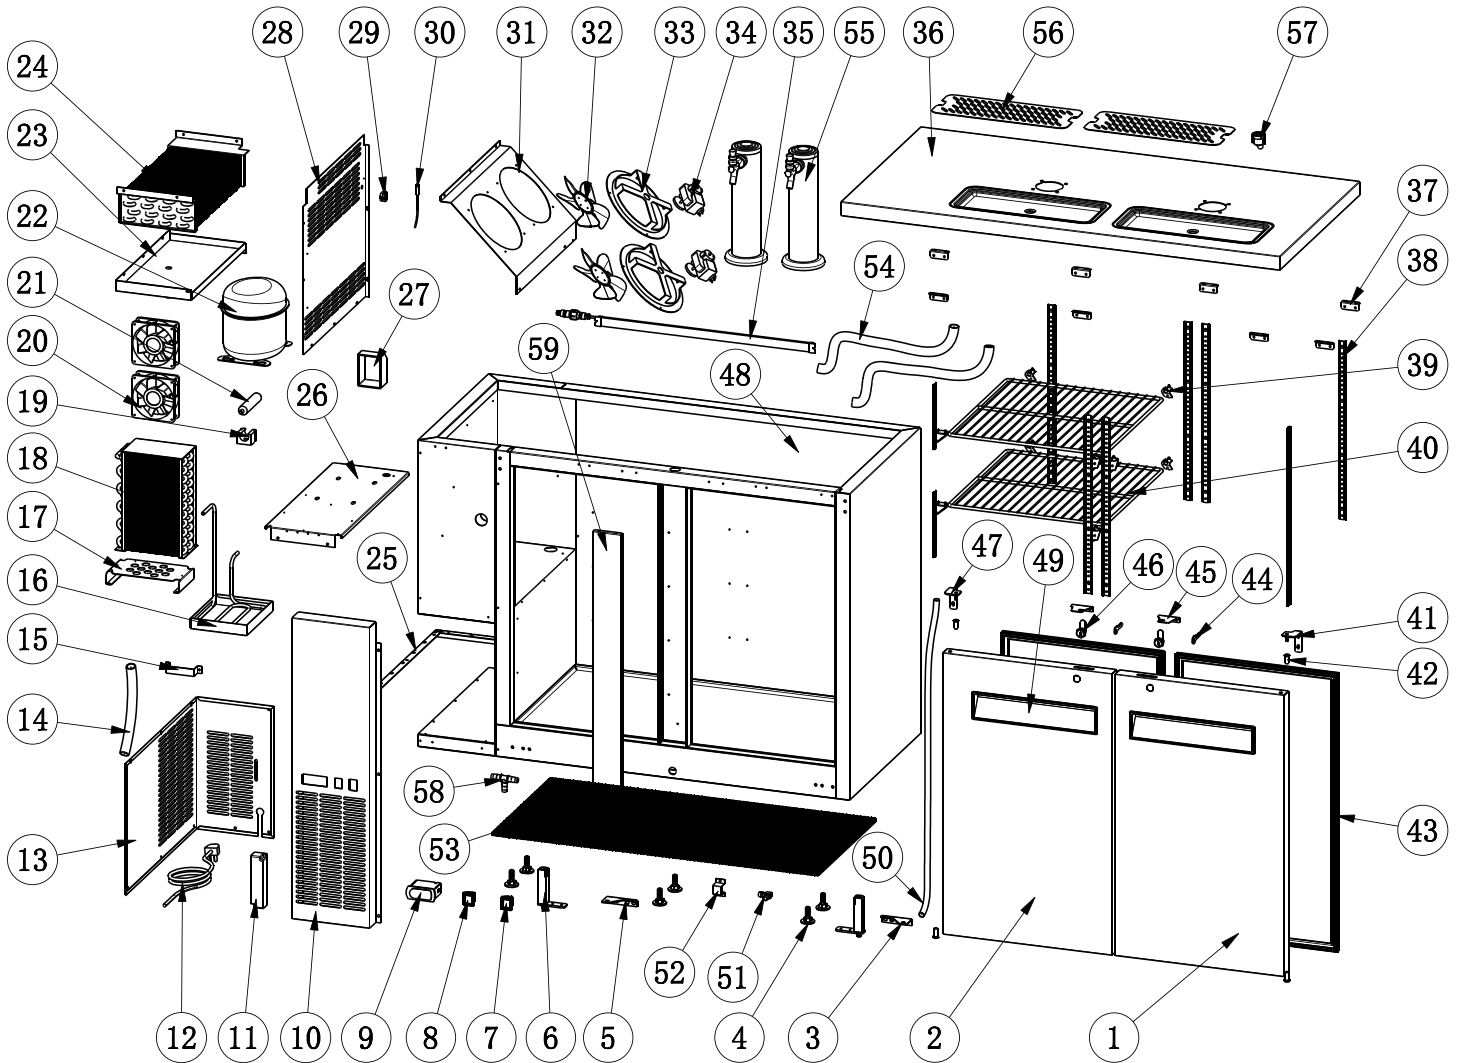

Parts Breakdown

Model **BD-CN-0023-HC** 50068

Parts Breakdown

Model *BD-CN-0023-HC* 50068

Item No.	Description	Position	Item No.	Description	Position	Item No.	Description	Position
AF788	Right Door for 50068	1	AA128	Condenser Fan Motor for 50068	20	AA649	Shelf for 50068	40
AF789	Left Door for 50068	2	AA371	Filter for 50068	21	AA436	Upper Right Hinge for 50068	41
AA359	Bottom Right Hinge for 50068	3	AF088	Compressor for 50068	22	AA388	Axis Cover for 50068	42
AA185	Leveling Feet for 50068	4	AF779	Inner Drain Pan for 50068	23	AA626	Gasket for 50068	43
AA360	Bottom Left Hinge for 50068	5	AA373	Evaporator for 50068	24	AA196	Key for 50068	44
AA398	Bottom Hinge Axis for 50068	6	AF791	Fixed Mounts for Back Grill for 50068	25	AF761	Lock Plate for 50068	45
AA124	Power Switch for 50068	7	AF781	Compressor Installation Board for 50068	26	AA197	Lock for 50068	46
AA362	LED Light Switch for 50068	8	AF792	Evaporator Cover for 50068	28	AF786	Upper Light Hinge for 50068	47
AB109	Thermostat for 50068	9	AA378	Temperature Probe Fixer for 50068	29	AA418	Door Handle for 50068	49
AF776	Control Panel for 50068	10	AA379	Temperature Probe for 50068	30	AA528	Drain Hose for 50068	50
AA364	LED Power Supply for 50068	11	AF793	Evaporator Fan Installation Board for 50068	31	AA529	Plastic Connector for 50068	51
AA365	Power Cord for 50068	12	AA962	Blade of Evaporator Fan Motor for 50068	32	AF787	Baffle for 50068	52
AF790	Back Grill for 50068	13	AF784	Evaporator Fan Holder for 50068	33	AA631	Rubber Pad for 50068	53
AA216	Drain Tube for 50068	14	AA913	Evaporator Fan Motor for 50068	34	AA532	Corrugated Pipe for 50068	54
AB974	Handle for Installation Board for 50068	15	68296	LED Light for 50068	35	AA533	Beer Tower Kit - One Tap for 50068	55
AF087	Outer Drain Pan for 50068	16	AF798	Top Board for 50068	36	AF762	Cover for Beer Drip Pan for 50068	56
AF778	Condenser Installation Board for 50068	17	AF764	Top Board Fixer for 50068	37	69703	Elbow Pipe for 50068	57
AA370	Condenser for 50068	18	AF176	K Strip-4 Holes for 50068	38	AA557	Plastic T-Junction for 50068	58
AB595	Filter Fixer for 50068	19	26884	K Clip for 50068	39	AF799	Middle Beam Cover for 50068	59